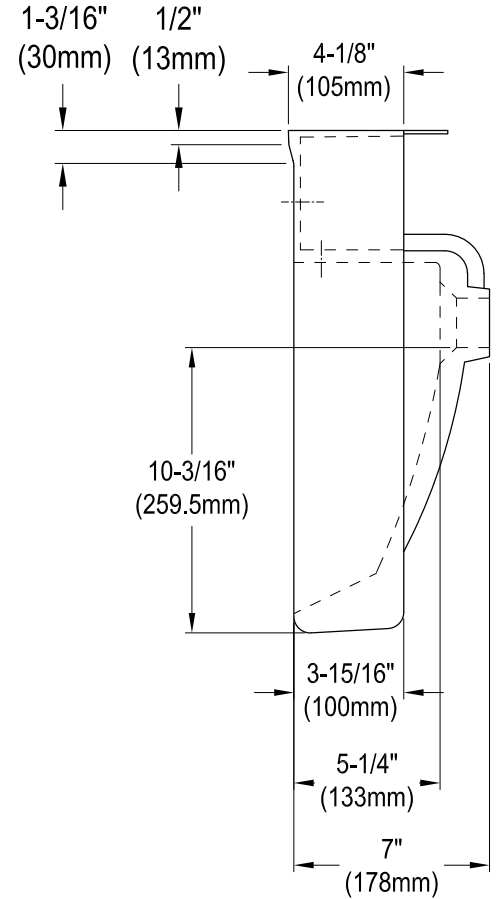

EV2018W38

Semi-Recessed Bathroom Sink

Bracket (2 pcs)

Scale 2:1