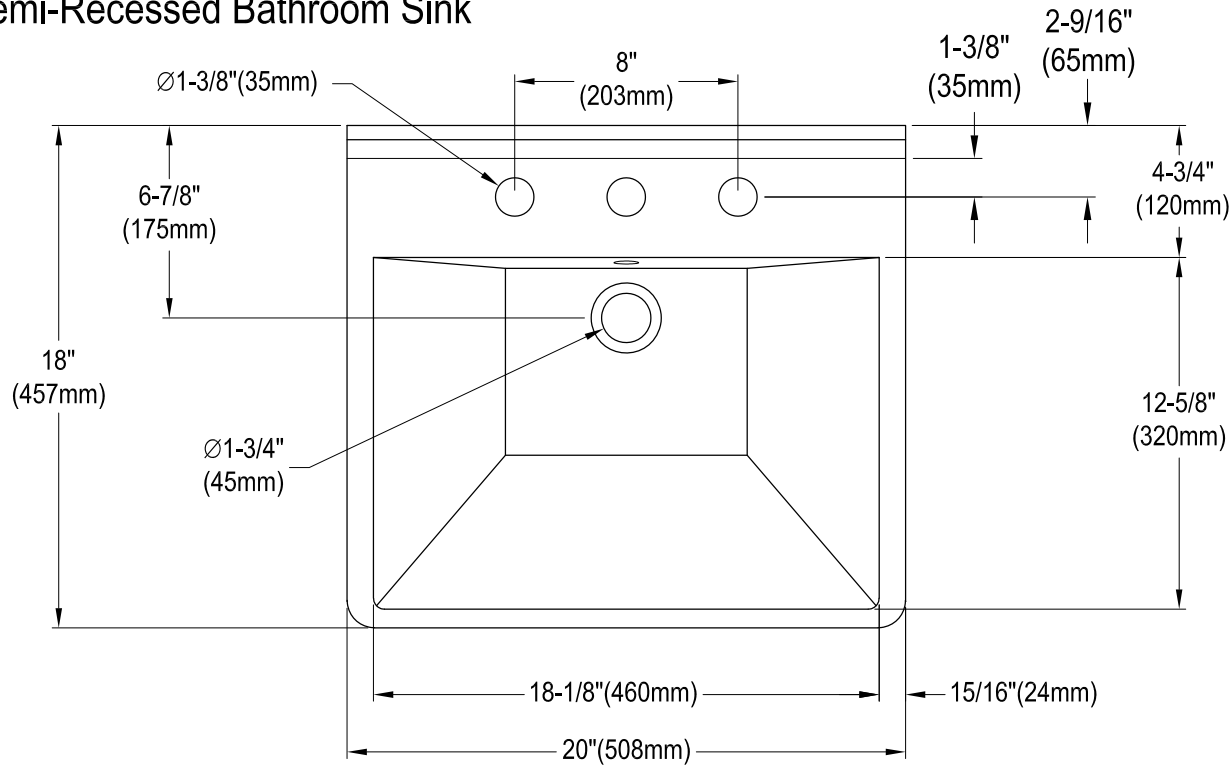

EV2018W38

Semi-Recessed Bathroom Sink

Bracket (2 pcs)

Scale 2:1