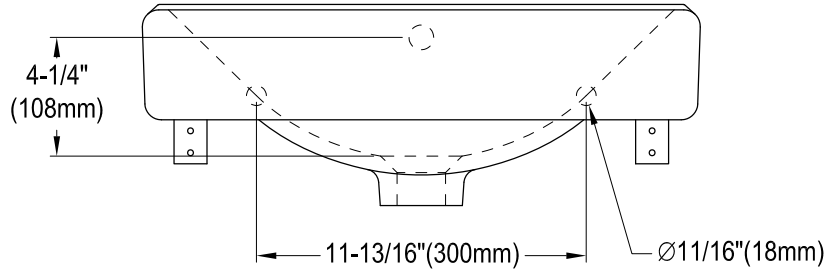

EV2018W38

Semi-Recessed Bathroom Sink

Bracket (2 pcs)

Scale 2:1